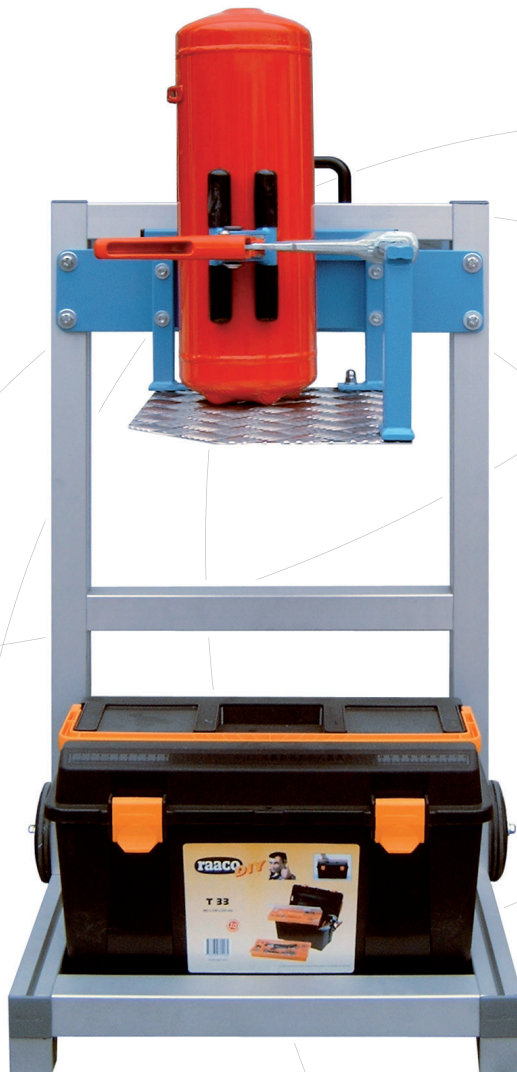

Workshop trolley

No.133 000 · SPANN-BOY

The mobile workshop trolley SPANN-BOY serves the operator for comfortable assembly of fire extinguishers.

The trolley is equipped with an infinitely 360° rotatable manual quick-action clamping device. The exactly coordinated, ergonomic working height facilitates the handling of the extinguisher. A large tool box is included and another one can be mounted at surcharge. The robust construction ensures an additional stability of the trolley.

Optional available at extra charge:

- » Trolley equipped with stair rolls
- » Additional support for tools

TECHNICAL DATA

Construction:	aluminium
Dimensions (l x w x h):	approx. 600 x 450 x 1000 mm
Weight (empty):	approx. 9 kg
Colour:	hammer finish painted blue